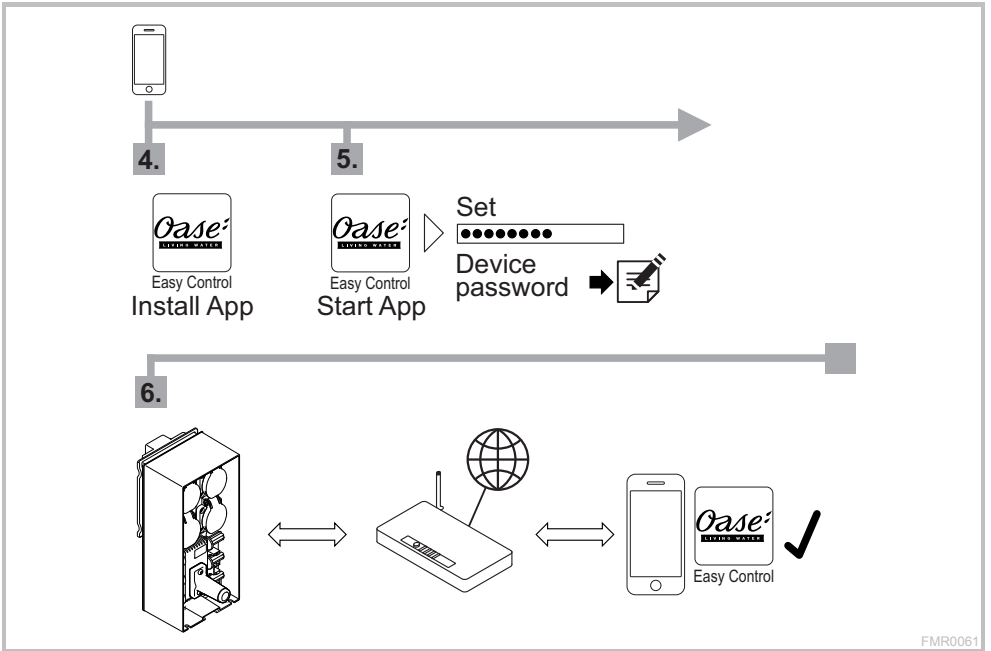

Quick Start InScenio FM-Master EGC

A1 – WIFI connection: via WPS

A2 – WIFI connection: manually

4.

WIFI settings
SSID = ①
Password = ②

SN:1234567898765432
FM-Master Version: V2.0
Default Firmware: V02.01
SSID: Oase FM-Master xxxxxx ①
Password: oase1234 ②

5.

6.

Set

Device password

7.

Router/Cloud

WPS → A1 / 2b.

MANUAL CONNECTION →

SSID
Password

8.

= 1x/s

B – InScenio FM-Master EGC Cloud: Cloud connection