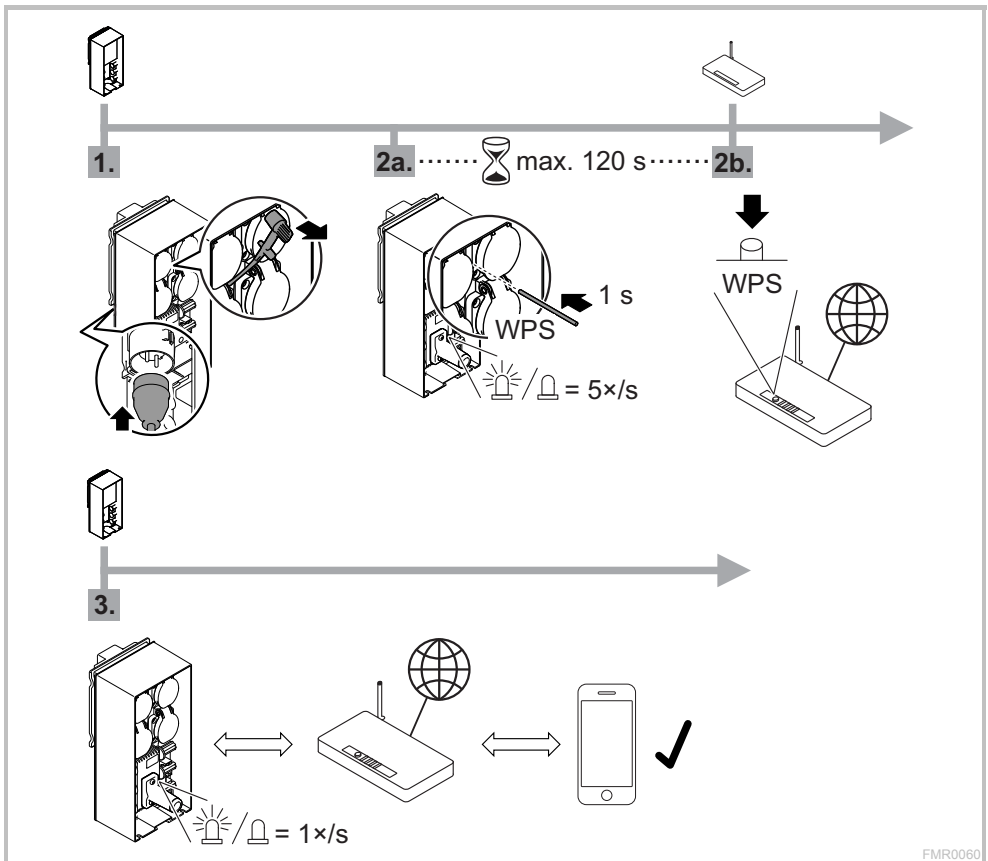

Quick Start InScenio FM-Master EGC

A1 – WIFI connection: via WPS

A2 – WIFI connection: manually

4.

WIFI settings
SSID = ①
Password = ②

SN:1234567898765432
FM-Master Version: V2.0
Default Firmware: V02.01
SSID: Oase FM-Master xxxxxx ①
Password: oase1234 ②

5.

6.

Set

Device password

7.

Router/Cloud

WPS → A1 / 2b.

MANUAL CONNECTION →