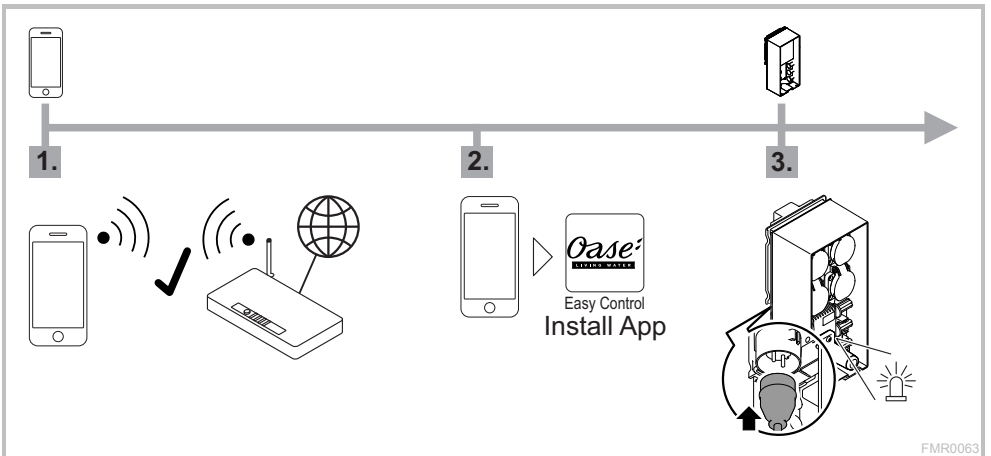

Quick Start InScenio FM-Master EGC

A1 – WIFI connection: via WPS

A2 – WIFI connection: manually

4.

WIFI settings
SSID = ①
Password = ②

SN:1234567898765432
FM-Master Version: V2.0
Default Firmware: V02.01
SSID: Oase FM-Master xxxxxx ①
Password: oase1234 ②

5.

6.

Set

Device password

7.

Router/Cloud

WPS → A1 / 2b.

MANUAL CONNECTION →